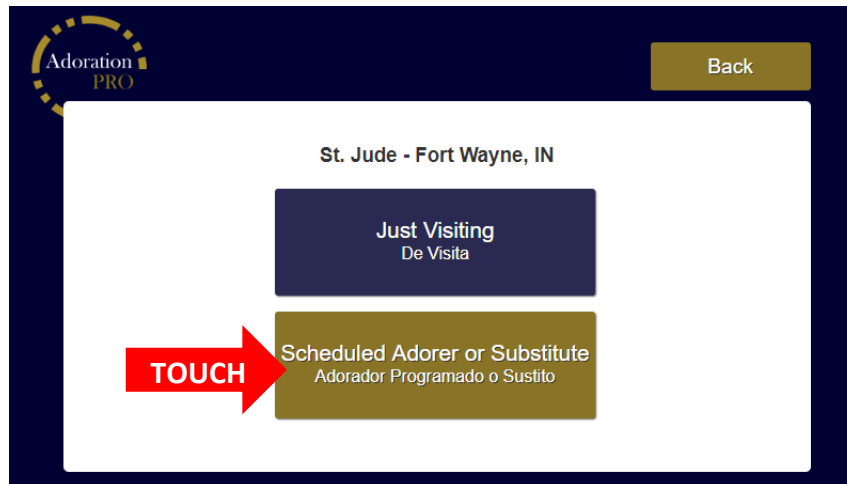

# How to sign in as a **SUBSTITUTE ADORER** with our kiosk:

## Next touch **SCHEDULED ADORER** or **SUBSTITUTE**