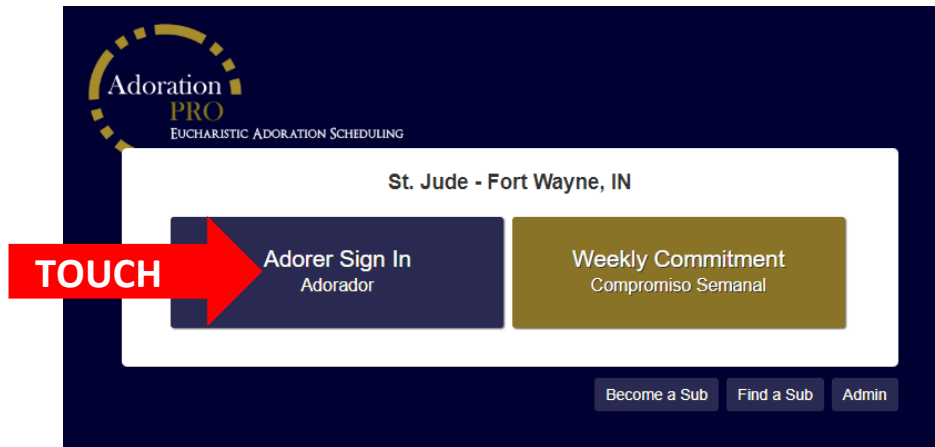

# How to sign in as a **SUBSTITUTE ADORER** with our kiosk:

## Next touch **SCHEDULED ADORER** or **SUBSTITUTE**